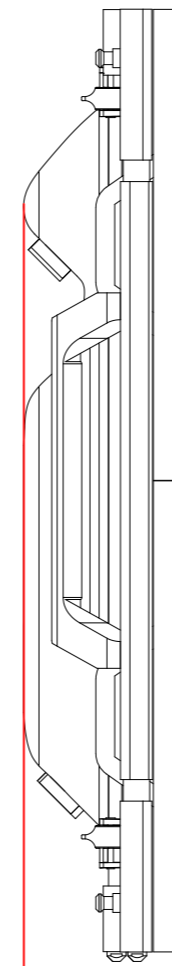

Bottom View

Right View

Front View

Left View

Rear View

Top View

		ROE Visual Co., Ltd			
Title	ROE_S_Tile_2D_v1.0_DM				
Scale	1:1	Unit	mm	Product	Diamond
Drawn	Ivan Wang		Date	2020-08-05	
www.roevisual.com					