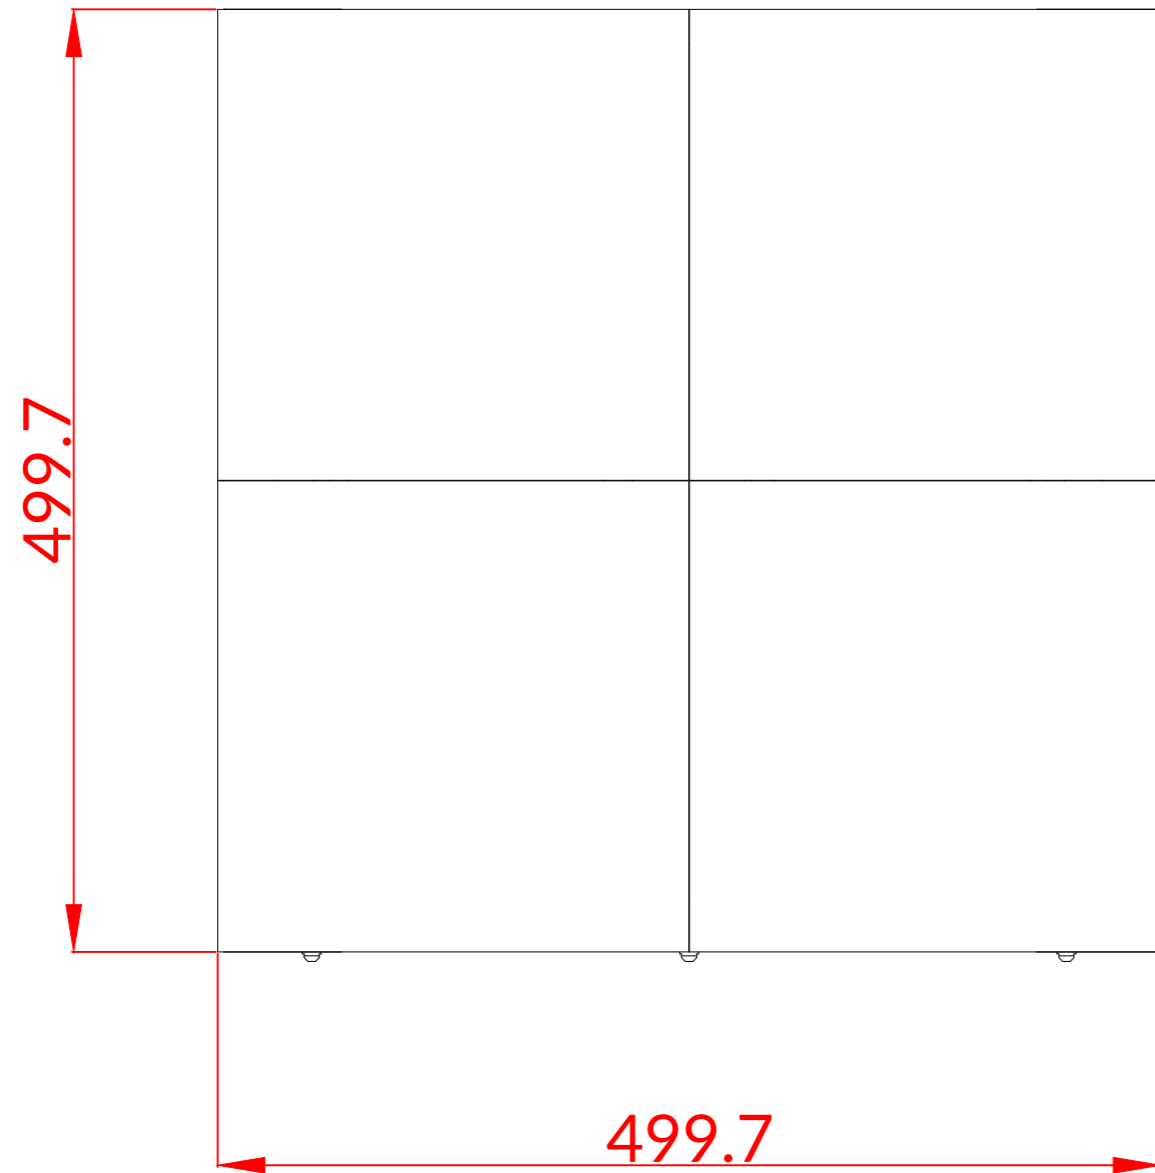

Bottom View

Right View

Front View

Left View

Rear View

Top View

		ROE Visual Co., Ltd			
Title	ROE_S_Tile_2D_v1.0_DM				
Scale	1:1	Unit	mm	Product	Diamond
Drawn	Ivan Wang		Date	2020-08-05	
www.roevisual.com					