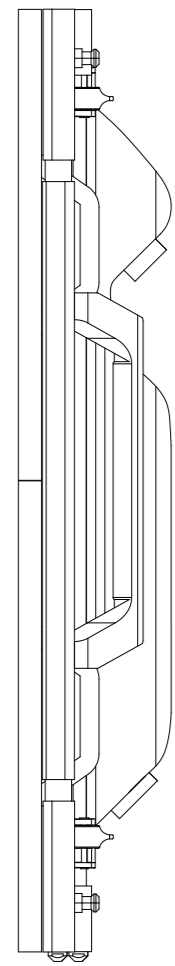

Bottom View

Right View

Front View

Left View

Rear View

Top View

		ROE Visual Co., Ltd			
Title	ROE_S_Tile_2D_v1.0_DM				
Scale	1:1	Unit	mm	Product	Diamond
Drawn	Ivan Wang		Date	2020-08-05	
www.roevisual.com					