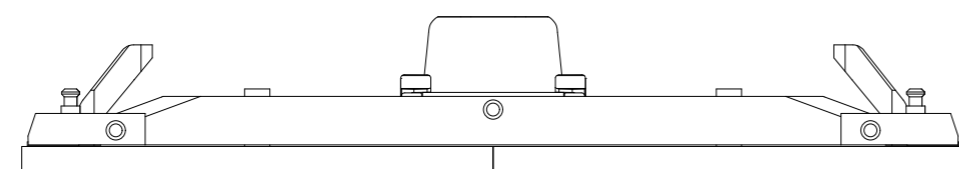

Bottom View

Right View

Front View

Left View

Rear View

Top View

		ROE Visual Co., Ltd			
Title	ROE_S_Tile_2D_v1.0_DM				
Scale	1:1	Unit	mm	Product	Diamond
Drawn	Ivan Wang		Date	2020-08-05	
www.roevisual.com					