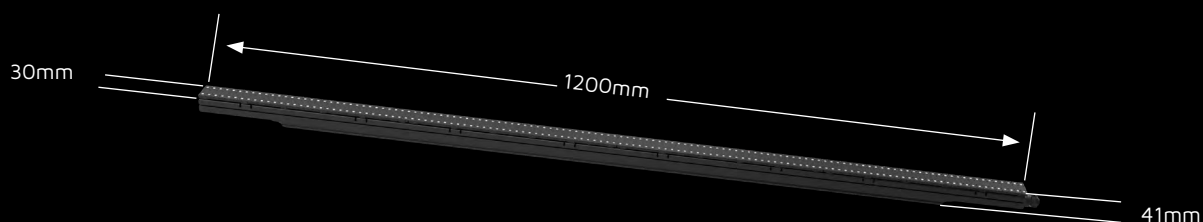

Standard Shader	Flat Black Diffuser	Round Black Diffuser	Round White Diffuser
Height in mm (add to strip size)	/	plus 2 mm (41mm)	plus 22 mm (61mm)	plus 22 mm (61mm)
Max Brightness	700nits	2100nits	700nits	2800nits

Notes: The Specifications are for reference, actual values may vary.

Dimensions

www.roevisual.com

ROE China | ROE US | ROE EU | ROE UK | ROE JP | ROE ME | ROE AUS

roe@roevisual.com