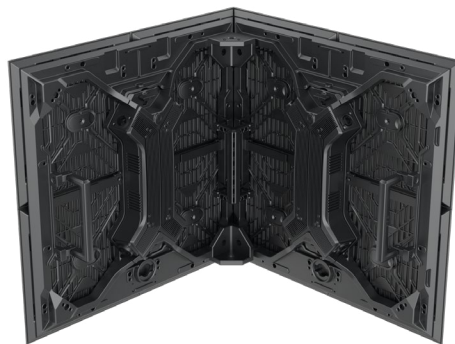

Right angle