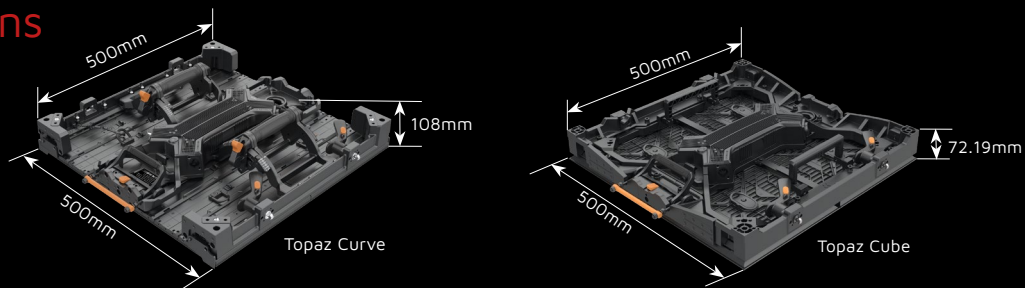

*Note: The specifications are for reference, actual values may vary.

*1 Convex curving ability only applies to custom tiles.

*2 The max. hanging amount is only valid when the ROE Visual hanging bar and complementary accessories are used and in an indoor situation. The safety factor is 8. No climbing is allowed.

*3 The max. stacking amount is only valid when the ROE Visual stacking system and complementary accessories are used, sufficient ballast is applied and in an indoor situation. No climbing is allowed.

Dimensions

www.roevisual.com

ROE China | ROE US | ROE EU | ROE UK | ROE JP | ROE ME | ROE AUS
roe@roevisual.com