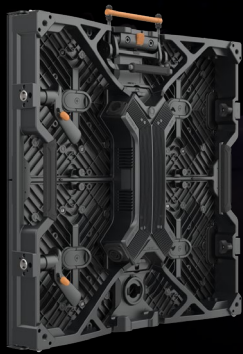

ROE

CREATIVE DISPLAY

Topaz Series

High-Performing Efficiency

INDOOR LED PANELS

Topaz Series: The All-purpose Live Events LED Panel

Are you looking for a versatile LED platform with trusted ROE Visual quality? Topaz fits that bill seamlessly. With its high-precision mechanics and excellent visual quality, it offers everything you love about ROE Visual. Topaz is a creative LED all-platform, including flat, curve, or cube, that combines stable and reliable performance with affordable cost-of-ownership, playing into the market challenges of AV-rental companies.

Topaz

Topaz Curve

Topaz Cube

The Road-ready Rental Panel

Topaz offers excellent visual quality and creative options that assemble with the precision and ease you're accustomed to – just like all ROE Visual LED panels. Topaz is easy to hang or stack, allowing for seamless installations that foster all imaginable solutions in stage design.

Stacking

Hanging

Unleash Creativity with Exceptional Visuals

Experience the brilliance of the Topaz LED platform, designed to captivate with its small pitch from 1.5 to 2.6 and vibrant colors. This indoor LED solution is a high-effective marvel, ideal for various applications. With its high-brightness LED performance, the Topaz panels give an excellent visual performance for direct viewing and in-camera visuals.

Topaz Curve

The Topaz curving LED panels are fitted with multi-functional handles. You can easily create curves up to 30 degrees by rotating the handles in small and precise steps to the desired curving angle. The resulting curved LED display will offer a flawless canvas at any angle.