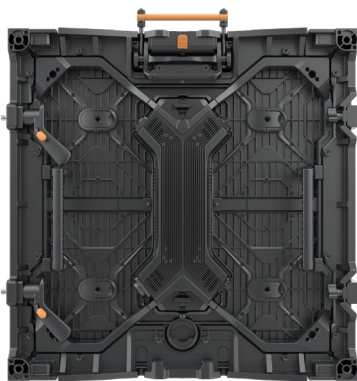

Stacking

Hanging

Unleash Creativity with Exceptional Visuals

Experience the brilliance of the Topaz LED platform, designed to captivate with its small pitch from 1.5 to 2.6 and vibrant colors. This indoor LED solution is a high-effective marvel, ideal for various applications. With its high-brightness LED performance, the Topaz panels give an excellent visual performance for direct viewing and in-camera visuals.

Versatile set up /
multi-shapes set up

High-brightness

Automatic edge-
protection

Modular design
PSU and HUB
combined in one unit

Front and rear
module service

Your Daily Workhorse

Maintenance is a breeze with the Topaz panels, featuring both front and rear module service. The integrated PSU and Hub unit streamline repair and spare part replacement, making maintenance easy and cost-effective.

Topaz Curve

The Topaz curving LED panels are fitted with multi-functional handles. You can easily create curves up to 30 degrees by rotating the handles in small and precise steps to the desired curving angle. The resulting curved LED display will offer a flawless canvas at any angle.

Topaz Cube

The Topaz Cube elements allow for easy construction of 90 degree corners, 4-sided columns or even 5-sided cubes. The separate building elements can be combined with the regular Topaz modules.