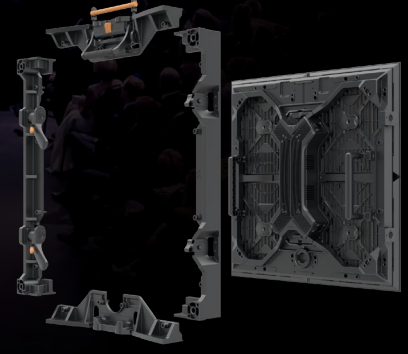

ROE

CREATIVE DISPLAY

Topaz Series

High-Performing Efficiency

INDOOR LED PANELS

Topaz Series: The All-purpose Live Events LED Panel

Are you looking for a versatile LED platform with trusted ROE Visual quality? Topaz fits that bill seamlessly. With its high-precision mechanics and excellent visual quality, it offers everything you love about ROE Visual. Topaz is a creative LED all-platform, including flat, curve, or cube, that combines stable and reliable performance with affordable cost-of-ownership, playing into the market challenges of AV-rental companies.

Topaz

Topaz Curve

Topaz Cube

The Road-ready Rental Panel

Topaz offers excellent visual quality and creative options that assemble with the precision and ease you're accustomed to – just like all ROE Visual LED panels. Topaz is easy to hang or stack, allowing for seamless installations that foster all imaginable solutions in stage design.

Stacking

Hanging

Unleash Creativity with Exceptional Visuals

Experience the brilliance of the Topaz LED platform, designed to captivate with its small pitch from 1.5 to 2.6 and vibrant colors. This indoor LED solution is a high-effective marvel, ideal for various applications. With its high-brightness LED performance, the Topaz panels give an excellent visual performance for direct viewing and in-camera visuals.

Topaz Curve

The Topaz curving LED panels are fitted with multi-functional handles. You can easily create curves up to 30 degrees by rotating the handles in small and precise steps to the desired curving angle. The resulting curved LED display will offer a flawless canvas at any angle.