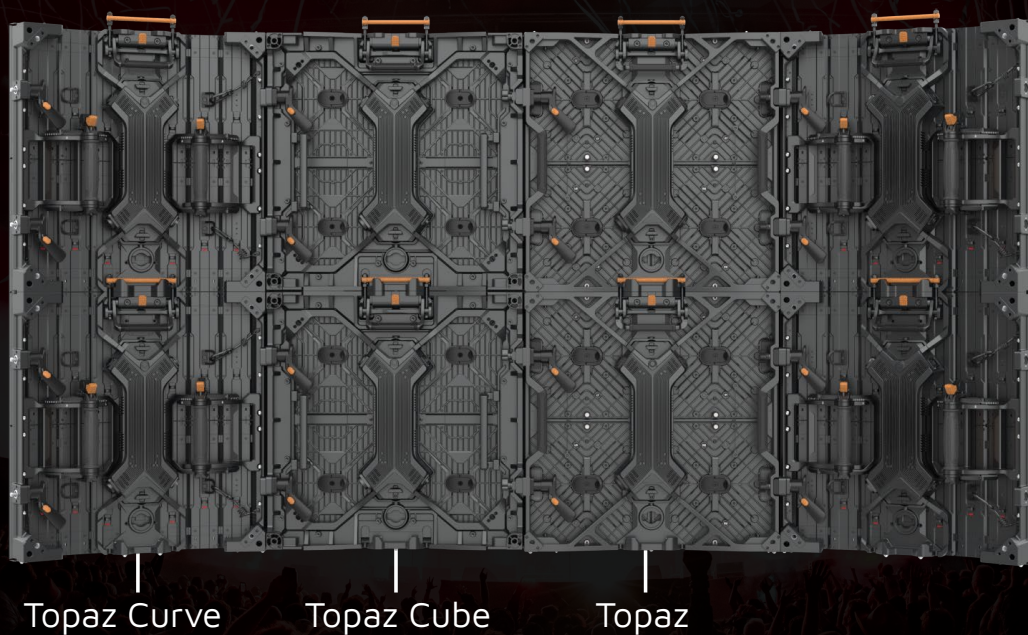

Topaz Cube

The Topaz Cube elements allow for easy construction of 90 degree corners, 4-sided columns or even 5-sided cubes. The separate building elements can be combined with the regular Topaz modules.

Flat

Right angle

Cube

Compatible with Topaz Series

The Topaz Curve, Topaz Cube, and Topaz panels are Compatible. Combining both LED panels on one wall, you can create any perfect shape.

Topaz Enables a Myriad of Creative Designs